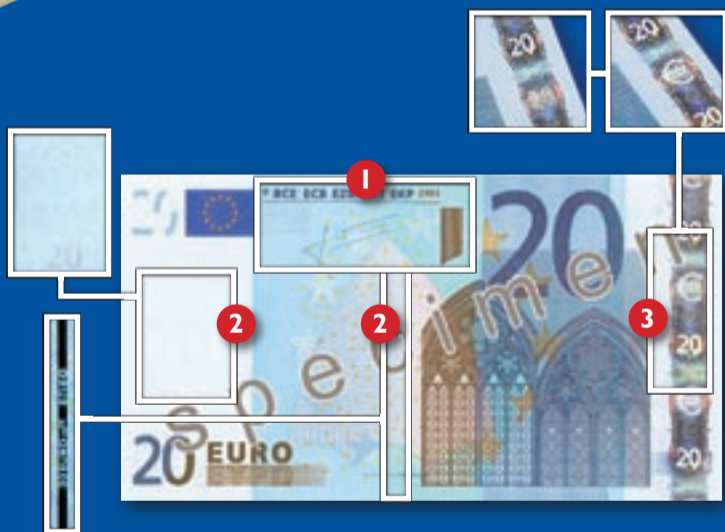

1 FEEL

Raised print

The paper feels crisp, firm and thicker in some parts.

2 LOOK

Watermark

A shadow-like image and the value appear.

Security thread

A dark line appears.

3 TILT

Hologram

The value and a "€" or a window appear.

Colour-changing number

www.euro.ecb.eu