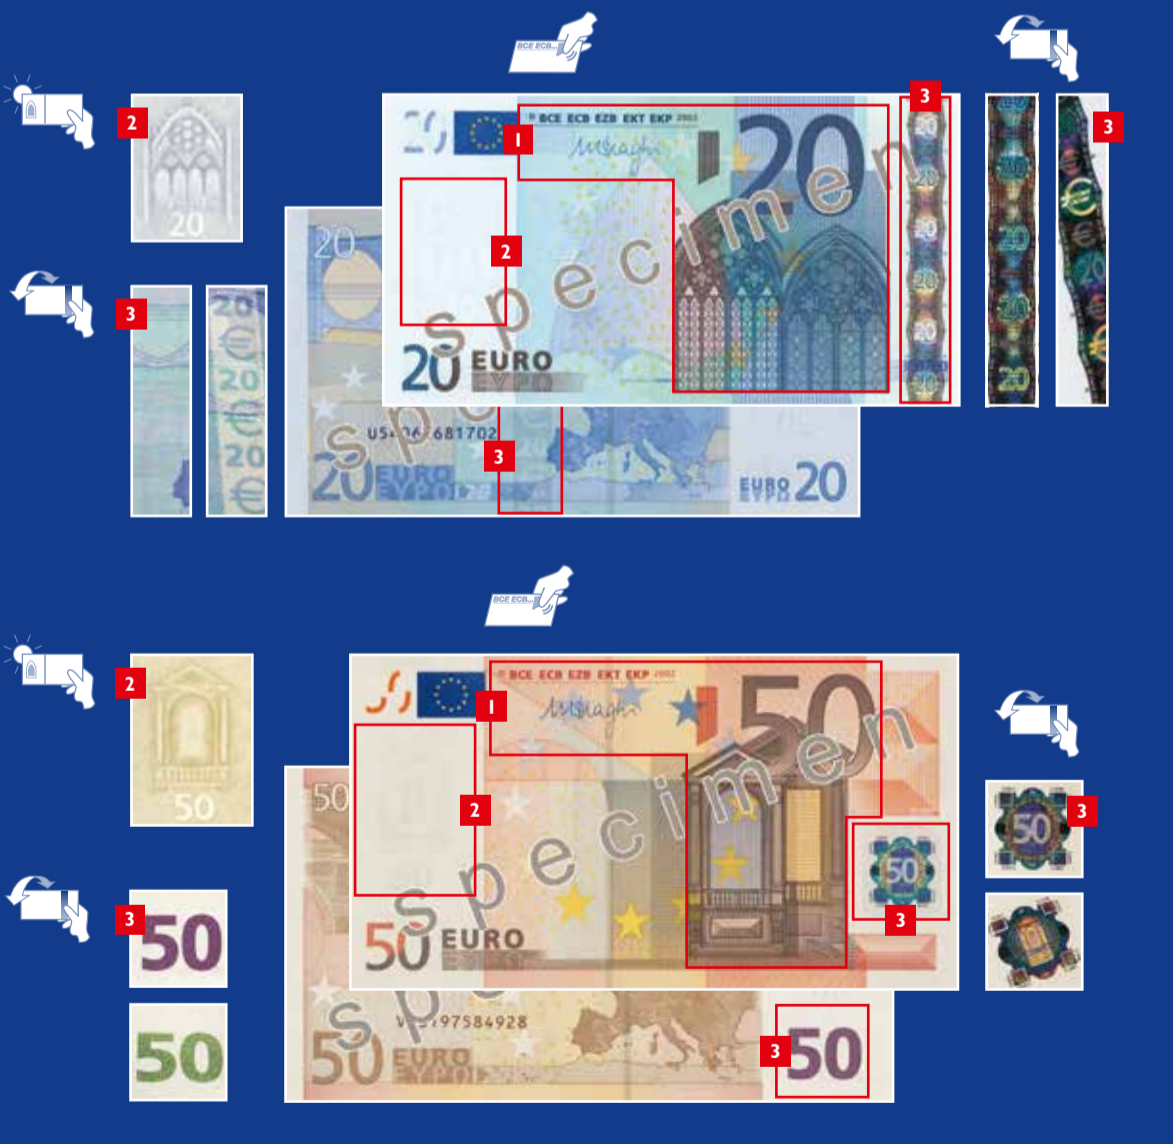

THE EUROPA SERIES

-  **1 FEEL:** Raised print
-  **2 LOOK:** Portrait watermark
-  **3 TILT:** Emerald number and Portrait hologram

THE FIRST SERIES

-  **1 FEEL:** Raised print
-  **2 LOOK:** Watermark
-  **3 TILT:** Hologram and glossy stripe (€5, €10, €20) or Hologram and colour-changing number (€50, €100, €200, €500)