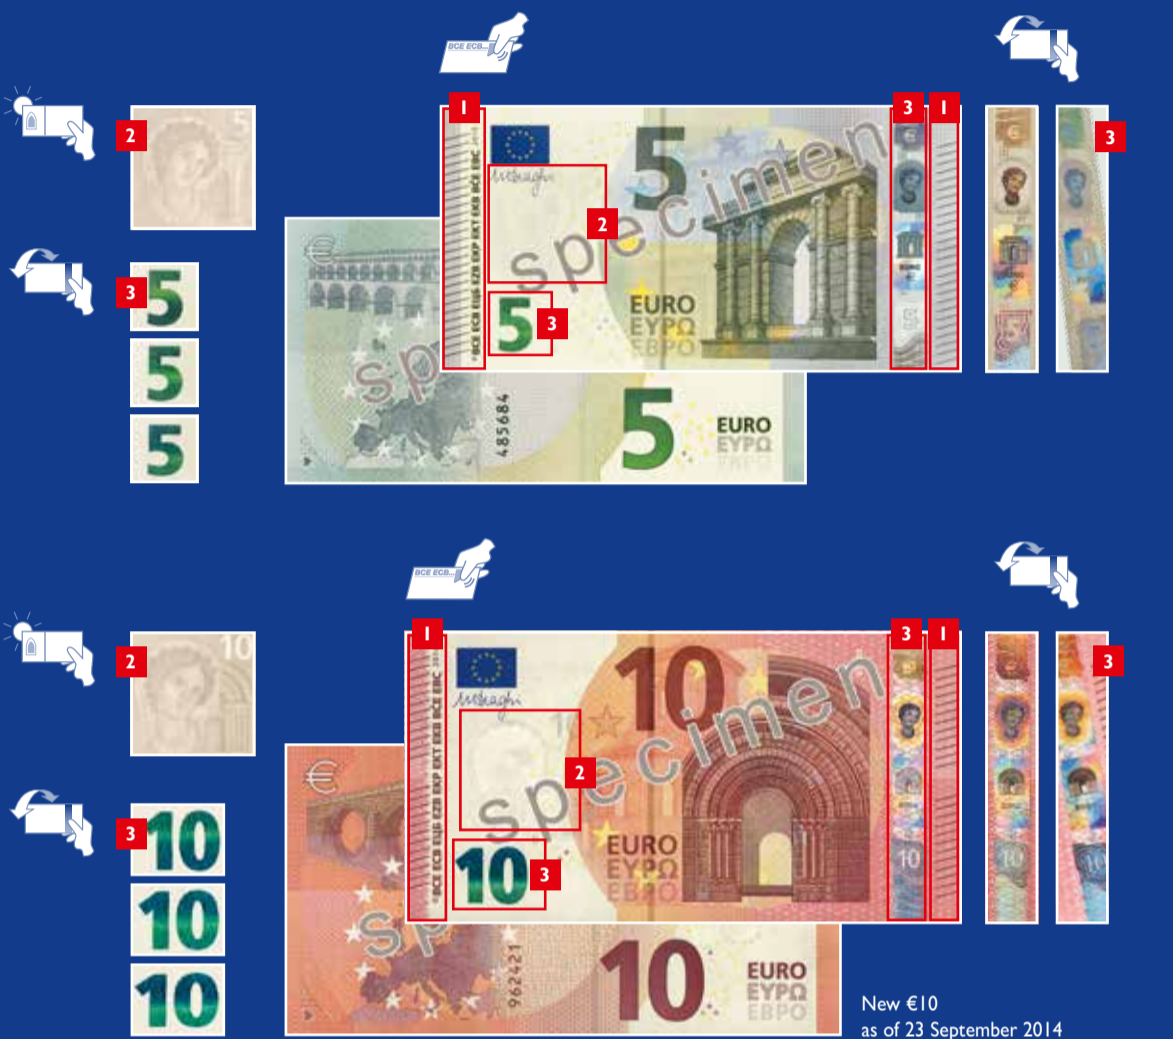

THE EUROPA SERIES

-  **1 FEEL:** Raised print
-  **2 LOOK:** Portrait watermark
-  **3 TILT:** Emerald number and Portrait hologram

THE FIRST SERIES

-  **1 FEEL:** Raised print
-  **2 LOOK:** Watermark
-  **3 TILT:** Hologram and glossy stripe (€5, €10, €20) or Hologram and colour-changing number (€50, €100, €200, €500)